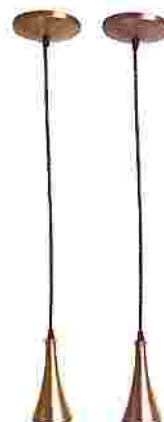

TALL BOY COCKTAIL LAMP  
 TALL BOY FLOOR LAMP

HARLEQUIN TABLE LAMPS

HARLEQUIN FLOOR LAMPS

ROCKET FLOOR LAMP

ROCKET LAMP-SMALL, ROCKET LAMP-TALL

Full  
 binder  
 available  
 for  
 \$15.00

OVAL CHANDELIER, 3- OR 4-ARM

VENUS CHANDELIER  
WITH 3 SMALL MESH SHADES

LINA 3-ARM LAMP

GALAXY CHANDELIER

GALAXY SCONCE

VERUSHKA

GG FLOOR LAMPS

LEAH AND ANNEE LAMPS

GALAXY TABLE LAMP

VERUSHKA SCONCE

GG SCONCE AND LANDIS SCONCE

TEQUE SCONCE

GG LAMPS

LANDIS CEILING LAMP

LANDIS DOWN LIGHTS

BOCA TORCH LAMP

BOCA TABLE LAMP

TRUMPET PENDENT

FLUTED DOWN LIGHT

CEILING SHADE ROUND, SQUARE

CEILING SHADE ROUND, SQUARE

MATT TABLE LAMP

MATT FLOOR LAMP

CAKE PLATE, TEAR DROP PEWTER, AND AMBER AND CLEAR CRYSTALS

BOBESCHE, LARGE MULTI GRAPE, SMALL CLEAR SPEAR