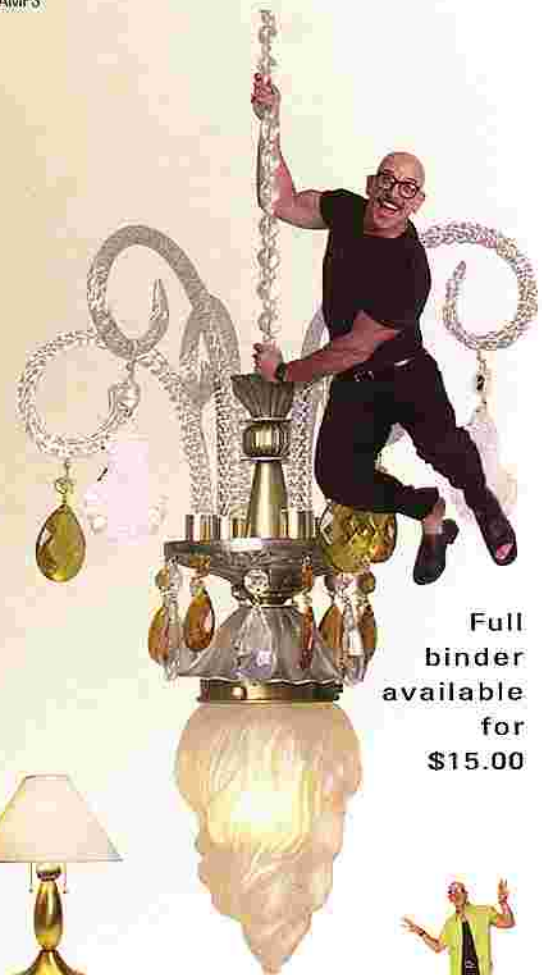

TALL BOY COCKTAIL LAMP  
 TALL BOY FLOOR LAMP

HARLEQUIN TABLE LAMPS

HARLEQUIN FLOOR LAMPS

ROCKET FLOOR LAMP

ROCKET LAMP-SMALL, ROCKET LAMP-TALL

Full  
 binder  
 available  
 for  
 \$15.00

OVAL CHANDELIER, 3- OR 4-ARM

BOX TABLE LAMP, BOX FLOOR LAMP

HAROLD FLOOR LAMP, HAROLD TABLE LAMP

OVAL SHORT TABLE LAMP, PERFORATED SHADE

OVAL SHORT TABLE LAMP

OVAL TALL TABLE LAMP

highpoint  
 showroom:  
 ihfc h317

new york  
 gift show  
 accent on  
 design: