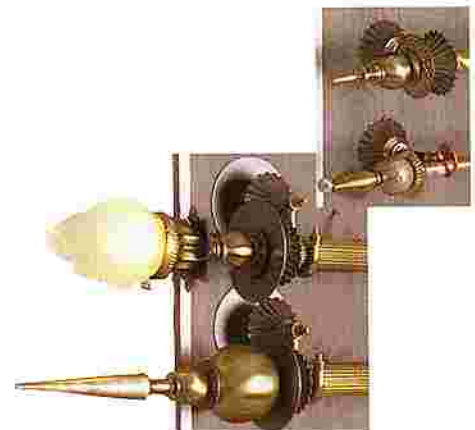

BOUGIE STICK LAMPS, LINA CANDLESTICKS

FINIALS